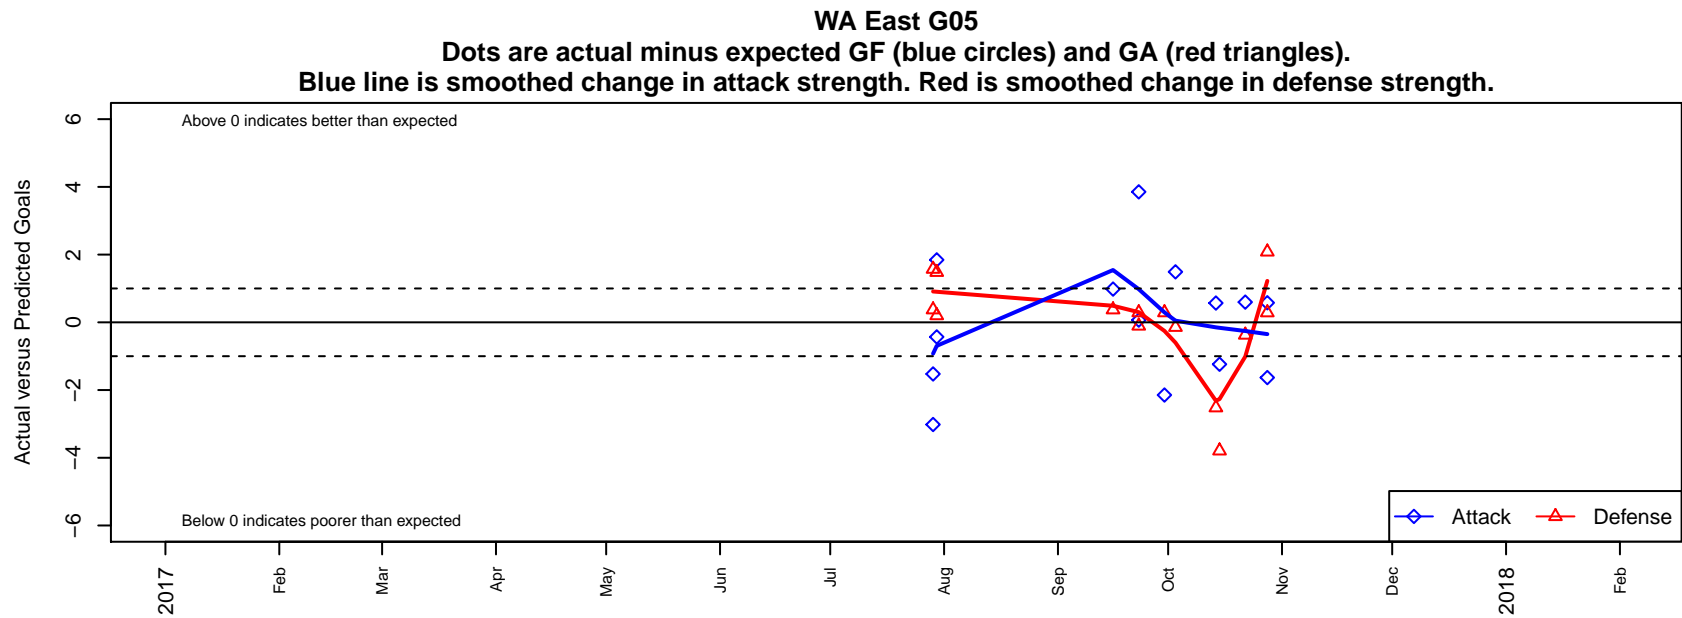

**attack and defense variance (black dot)
relative to other teams
and top 10 in region**

**attack and defense rating
relative to others at age
and all opponents in last 13 months**

WA East G05

Washington East SC

Spokane, WA

G05 total strength=875

attack=2.04 defense=0.83

fall league = PSPL Classic 1 – East U13

alt names used:

WASHINGTON EAST SC – G05 FLANIGAN

Washington EAST SC '05/'06

WASHINGTON EAST WEG05 FLANIGAN (WA

Venues played:

2017 River City Cup U13 (2005) U13

2017 PSPL Classic 1 – East U13