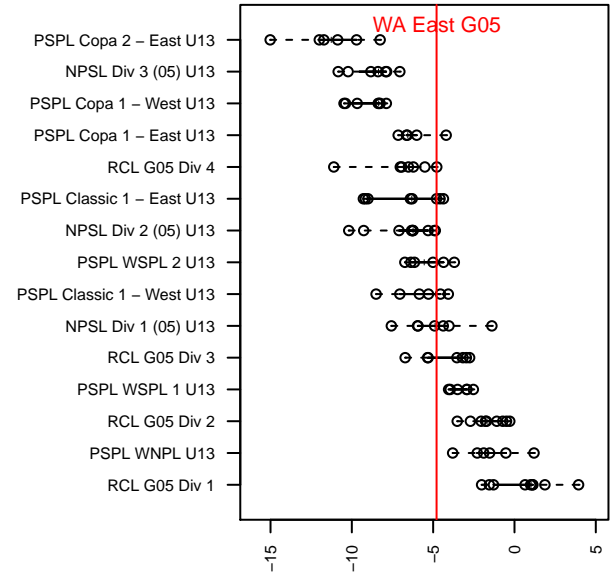

WA East G05

Washington East SC

Spokane, WA

G05 total strength=875

attack=2.04 defense=0.83

fall league = PSPL Classic 1 – East U13

alt names used:

WASHINGTON EAST SC – G05 FLANIGAN

Washington EAST SC '05/'06

WASHINGTON EAST WEG05 FLANIGAN (WA

Venues played:

2017 River City Cup U13 (2005) U13

2017 PSPL Classic 1 – East U13

**attack and defense variance (black dot)
relative to other teams
and top 10 in region**

**attack and defense rating
relative to others at age
and all opponents in last 13 months**

Performance relative to 13 month average

Performance relative to 13 month average

te	home		away		venue	pred.home	pred.a
10-28	WA East G05	2	Hells Canyon FC G05	0	2017 PSPL Classic 1 – East U13	1.42	2.08
10-28	WA East G05	6	Spokane Foxes Willett G05	0	2017 PSPL Classic 1 – East U13	7.63	0.29
10-22	WA East G05	2	Cheney Storm FC G05	2	2017 PSPL Classic 1 – East U13	1.40	1.63
10-15	WA East G05	1	Sting SC Timbers Red G05	5	2017 PSPL Classic 1 – East U13	2.24	1.27
10-14	Spokane Foxes G05	4	WA East G05	2	2017 PSPL Classic 1 – East U13	1.48	1.43
10-03	SSC Shadow United Wanner G05	1	WA East G05	4	2017 PSPL Classic 1 – East U13	0.86	2.57
09-30	Wenatchee Valley United Leavenworth G05	0	WA East G05	4	2017 PSPL Classic 1 – East U13	0.29	6.15
09-23	Valor Maroon Hill G05	1	WA East G05	3	2017 PSPL Classic 1 – East U13	0.89	2.93
09-23	WA East G05	10	Wenatchee Valley United Leavenworth G05	0	2017 PSPL Classic 1 – East U13	6.15	0.29
09-16	FC Spokane Black Slack G05	0	WA East G05	8	2017 PSPL Classic 1 – East U13	0.37	7.02
07-30	Spokane Foxes G05	0	WA East G05	1	2017 River City Cup U13 (2005) U13	1.48	1.43
07-30	Breakers Black G05	2	WA East G05	3	2017 River City Cup U13 (2005) U13	2.20	1.16
07-29	FC Spokane Black Slack G05	0	WA East G05	4	2017 River City Cup U13 (2005) U13	0.37	7.02
07-29	Spokane Sounders B G05	0	WA East G05	1	2017 River City Cup U13 (2005) U13	1.57	2.57